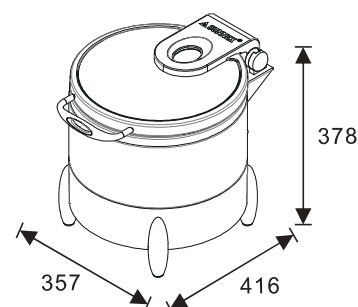

W07-3602T Induction Chafer
W07-3604B Multi-Functional Base
Open Lid Height: 747mm

BURANO Soup Station

W07-2802T Induction Chafer
W07-2801B Electrical Base
Open Lid Height: 730mm

W07-2802T Induction Chafer
W07-2804B Multi-Functional Base
Open Lid Height: 762mm