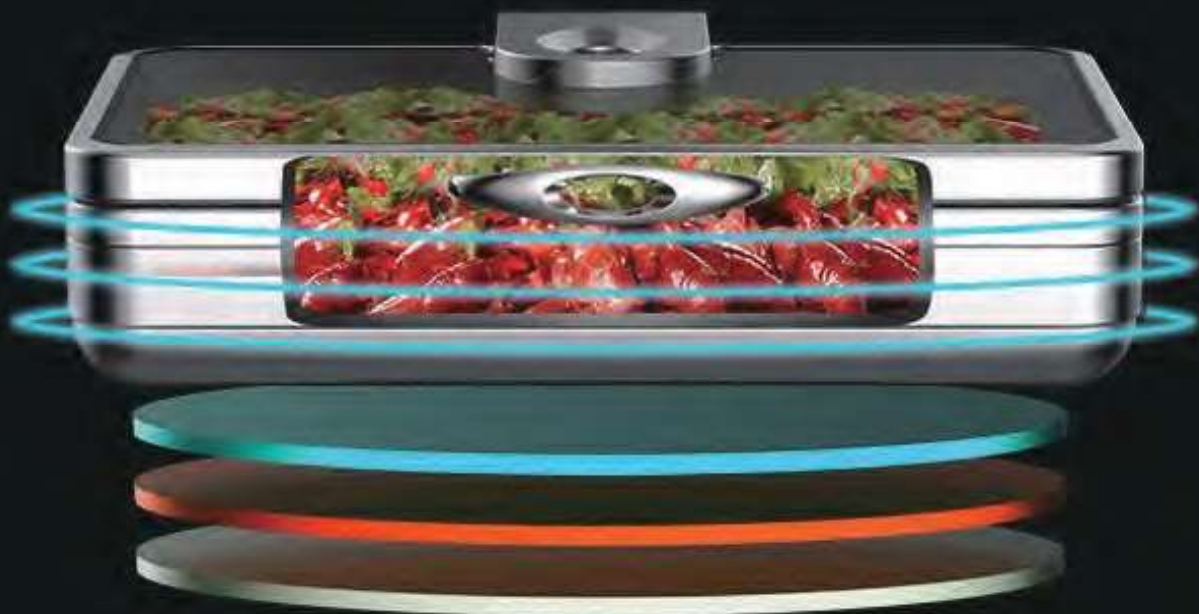

Mirror Finished Model
with Stainless Steel Glass Cover

Patented Product
EP3804583A1

SPECIFICATION

Voltage: 220 / 240VAC

Power consumption: 400-476W

Initial heating time: 15 mins

Temperature difference between inside and outside of lid: 10° - 12°

Wide Glass Window

The cover comes with a wide tempered glass window, allowing you to view the food without opening the cover. It helps to avoid heat loss due to opening and closing.

Quality Stainless Steel

W07-2802T
Soup Station, 10L bain marie
Open Lid Height: 650mm

W07-3602T
Round 36cm, 6.8L food pan
Open Lid Height: 632mm

Induction Ready

Optional Stands

Available in electrical and non-electrical versions allowing you to convert an induction chafer to an electric chafer or regular chafer.