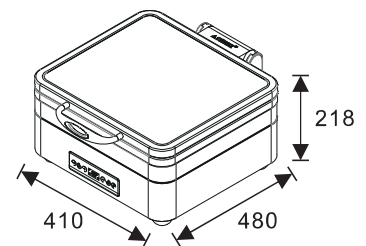

Optional Bases

Available in electrical and non-electrical versions allowing you to convert an induction chafer to an electric chafer or regular chafer.

ROMA Rectangular 1/1 Chafer

ROMA Square 2/3 Chafer

W20-2302T Induction Chafer
W07-2301B Electrical Base
Open Lid Height: 655mm