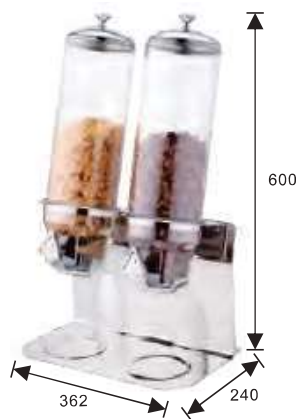

U13-1200 Double, 4ltr x 2