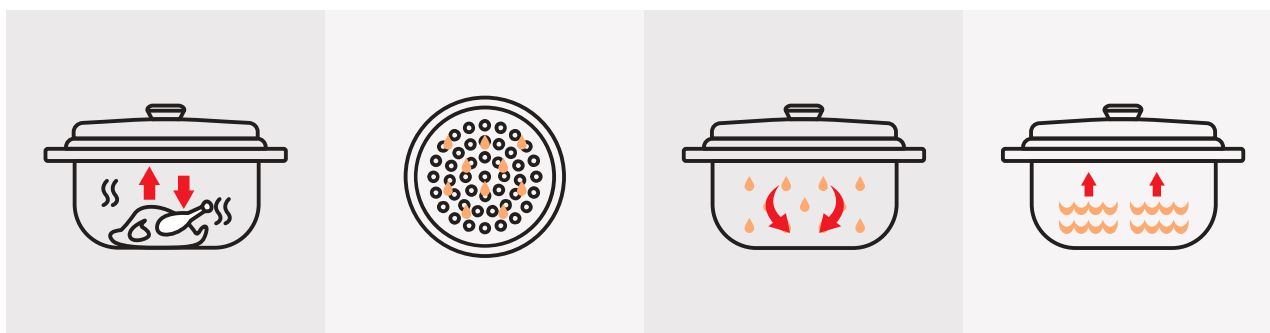

Shallow Round Casserole

MCCA27R	Dia. 27cm / 2L
MCCA27K	Dia. 27cm / 2L
MCCA30R	Dia. 30cm
MCCA30K	Dia. 30cm

Oval Casserole

MCOCA24R	Dia. 28x20cm / 3.5L
MCOCA24K	Dia. 28x20cm / 3.5L

All-Round Heating Without Losing Moisture