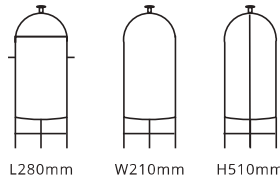

Verona

U17-1000 5ltr