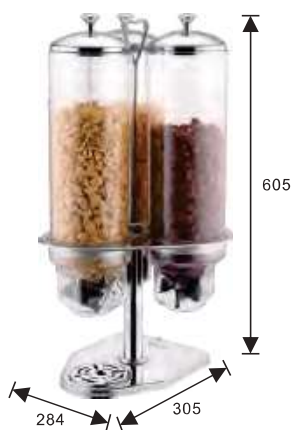

Classic Cereal

X23577X3 Revolving, 4ltr x 3