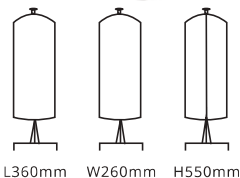

Classic Juice

X23688T 8ltr, SAN container
X23688P 8ltr PC container