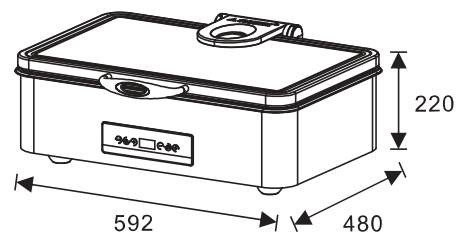

W21-11HLM0

65mm Depth
Size: 592 x 480 x 220mm
Rectangular 1/1 size, 8.5L food pan
Open lid height: 680mm

W21-11HLM5

100mm Depth
Size: 592 x 480 x 220mm
Rectangular 1/1 size, 13.5L food pan
Open lid height: 695mm