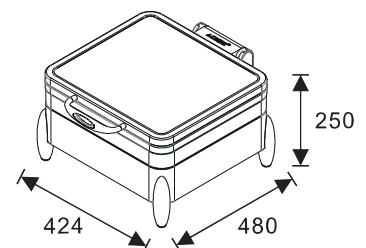

W20-3602T
Round 36cm, 6.8L food pan
Open lid height: 632mm

Induction Ready

Optional Bases

Available in electrical and non-electrical versions allowing you to convert an induction chafer to an electric chafer or regular chafer.

ROMA Rectangular 1/1 Chafer

W20-1102T Induction Chafer
W07-1101B Electrical Base
Open Lid Height: 655mm

W20-1102T Induction Chafer
W07-1104B Multi-Functional Base
Open Lid Height: 687mm

ROMA Square 2/3 Chafer

W20-2302T Induction Chafer
W07-2301B Electrical Base
Open Lid Height: 655mm

W20-2302T Induction Chafer
W07-2304B Multi-Functional Base
Open Lid Height: 687mm

ROMA Round 36cm Chafer

W20-3602T Induction Chafer
W07-3601B Electrical Base
Open Lid Height: 715mm