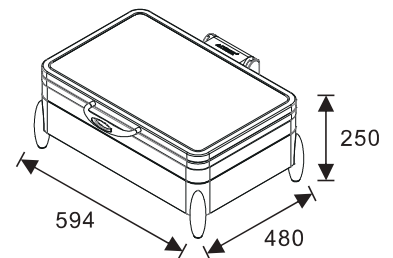

W20-1102T Induction Chafer
W07-1104B Multi-Functional Base
Open Lid Height: 687mm