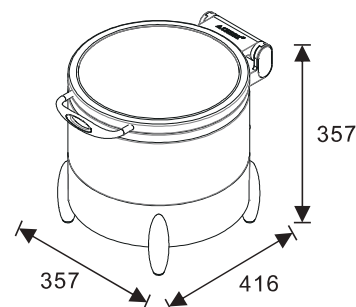

W20-2302T Induction Chafer
W07-2301B Electrical Base
Open Lid Height: 655mm

W20-2302T Induction Chafer
W07-2304B Multi-Functional Base
Open Lid Height: 687mm

ROMA Round 36cm Chafer

W20-3602T Induction Chafer
W07-3601B Electrical Base
Open Lid Height: 715mm

W20-3602T Induction Chafer
W07-3604B Multi-Functional Base
Open Lid Height: 747mm

ROMA Soup Station

W20-2802T Induction Chafer
W07-2801B Electrical Base
Open Lid Height: 730mm

W20-2802T Induction Chafer
W07-2804B Multi-Functional Base
Open Lid Height: 762mm