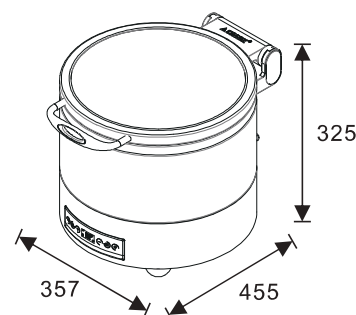

W20-2802T Induction Chafer
W07-2804B Multi-Functional Base
Open Lid Height: 762mm