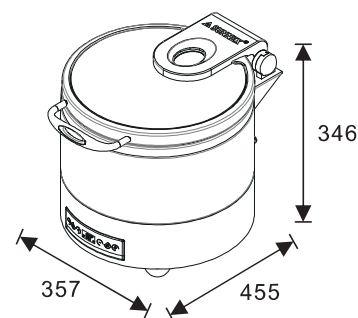

W07-2802T Induction Chafer
W07-2804B Multi-Functional Base
Open Lid Height: 762mm