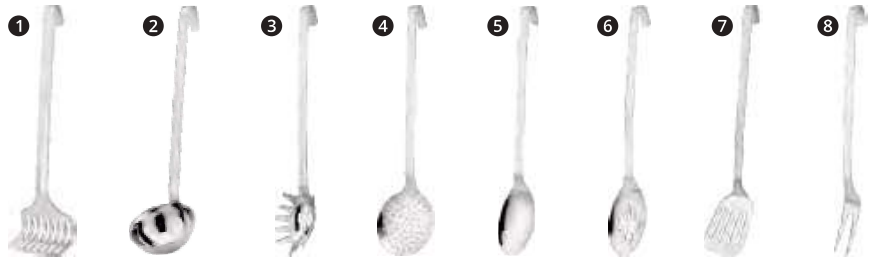

M413 Series

- One-piece stainless steel construction with hooked handle.
- Range includes 8 tools covering all the essential needs for chef.

①	M413PM	Potato masher, 36cm / 14"
②	M413LA	Ladle, 38.5cm / 15"
③	M413PS	Spaghetti server, 38cm / 15"
④	M413SM	Skimmer, 37.5cm / 15"
⑤	M413PB	Solid spoon, 39cm / 15.5"
⑥	M413PA	Slotted spoon, 39cm/15.5"
⑦	M413TA	Slotted turner, 43cm / 17"
⑧	M413MF	Meat fork, 41cm / 16"