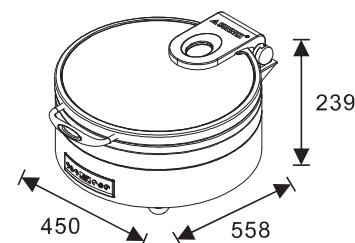

Mirror Finished Model
with Stainless Steel Glass Cover

Patented Product
EP3804583A1

SPECIFICATION

Voltage: 220 / 240VAC

Power consumption: 400-476W

Initial heating time: 15 mins

Temperature difference between inside and outside of lid: 10° - 12°

W07-2302T Induction Chafer
W07-2301B Electrical Base
Open Lid Height: 655mm

W07-2302T Induction Chafer
W07-2304B Multi-Functional Base
Open Lid Height: 687mm

BURANO Round 36cm Chafer

W07-3602T Induction Chafer
W07-3601B Electrical Base
Open Lid Height: 715mm