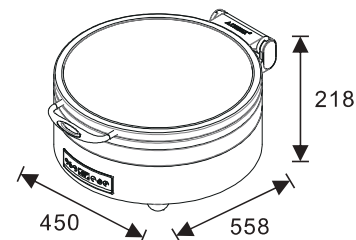

W20-2302T Induction Chafer
W07-2301B Electrical Base
Open Lid Height: 655mm

W20-2302T Induction Chafer
W07-2304B Multi-Functional Base
Open Lid Height: 687mm

ROMA Round 36cm Chafer

W20-3602T Induction Chafer
W07-3601B Electrical Base
Open Lid Height: 715mm

W20-3602T Induction Chafer
W07-3604B Multi-Functional Base
Open Lid Height: 747mm

ROMA Soup Station

W20-2802T Induction Chafer
W07-2801B Electrical Base
Open Lid Height: 730mm

W20-2802T Induction Chafer
W07-2804B Multi-Functional Base
Open Lid Height: 762mm