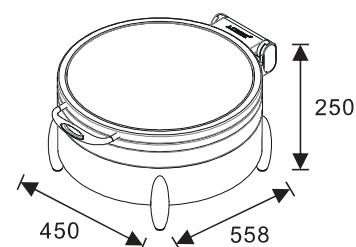

W20-2302T Induction Chafer
W07-2301B Electrical Base
Open Lid Height: 655mm

W20-2302T Induction Chafer
W07-2304B Multi-Functional Base
Open Lid Height: 687mm

ROMA Round 36cm Chafer

W20-3602T Induction Chafer
W07-3601B Electrical Base
Open Lid Height: 715mm

W20-3602T Induction Chafer
W07-3604B Multi-Functional Base
Open Lid Height: 747mm

ROMA Soup Station

W20-2802T Induction Chafer
W07-2801B Electrical Base
Open Lid Height: 730mm

W20-2802T Induction Chafer
W07-2804B Multi-Functional Base
Open Lid Height: 762mm