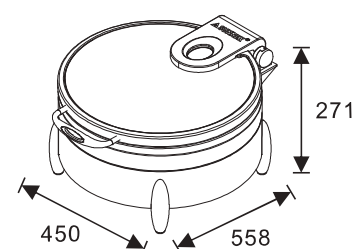

BURANO Round 36cm Chafer

W07-3602T Induction Chafer
W07-3601B Electrical Base
Open Lid Height: 715mm

W07-3602T Induction Chafer
W07-3604B Multi-Functional Base
Open Lid Height: 747mm

BURANO Soup Station

W07-2802T Induction Chafer
W07-2801B Electrical Base
Open Lid Height: 730mm

W07-2802T Induction Chafer
W07-2804B Multi-Functional Base
Open Lid Height: 762mm