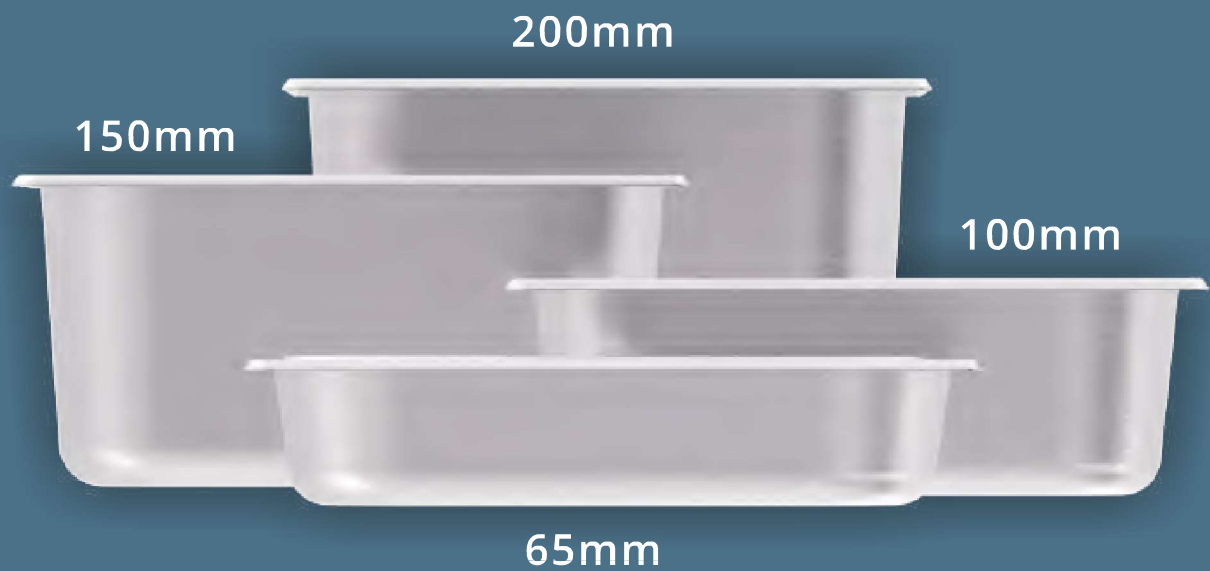

DEPTH OF PANS