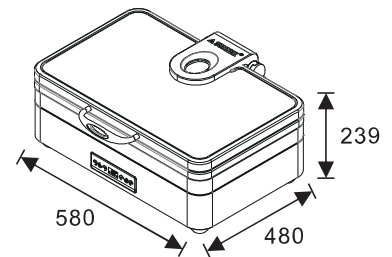

W07-1102T Induction Chafer
W07-1101B Electrical Base
Open Lid Height: 655mm