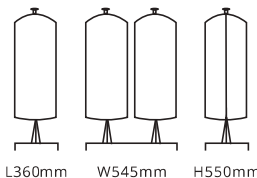

Classic Juice

X23688TX2 8ltr x 2, SAN container
X23688PX2 8ltr x 2, PC container