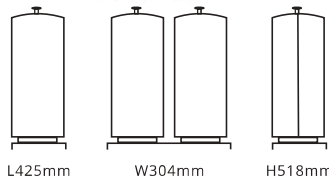

DISPENSERS

Beverage Dispensers

- Size ranges from 5 litre to 11.4 litre
- Removable drip tray
- Polycarbonate or SAN container

Marbella

X23588 5ltr

Marbella

X23588X2 5ltr x 2

Simple Design