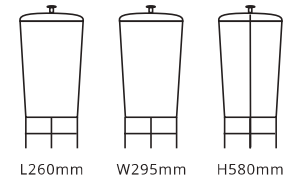

U17-2000 11.4ltr