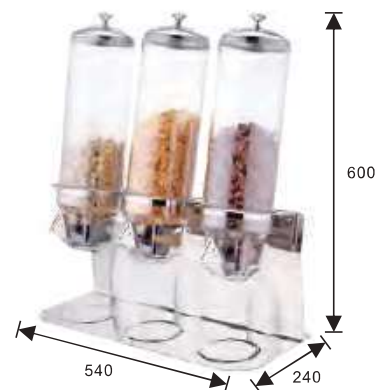

U13-1300 Triple, 4ltr x 3