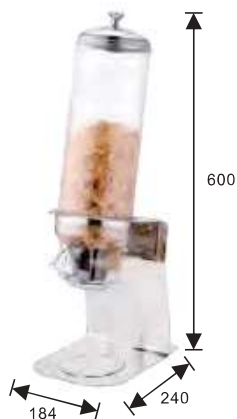

Acrylic Dispensers

CD800-C 1 ltr,
Size: 90(dia.) x 255(h)mm

CD800-2 1 ltr x 2 Cylinders
Size: 90(dia.) x 255(h)mm

CD800-3 1 ltr x 3 Cylinders
Size: 90(dia.) x 255(h)mm

Stainless Steel Base Cereal Dispensers with PC containers