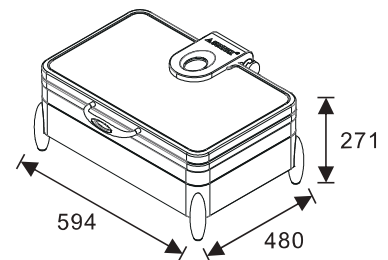

W07-1102T Induction Chafer
W07-1104B Multi-Functional Base
Open Lid Height: 687mm