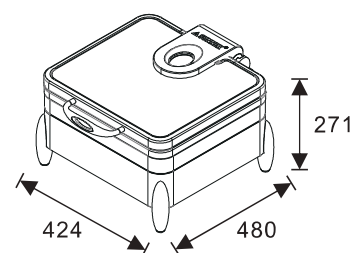

W07-2302T Induction Chafer
W07-2304B Multi-Functional Base
Open Lid Height: 687mm