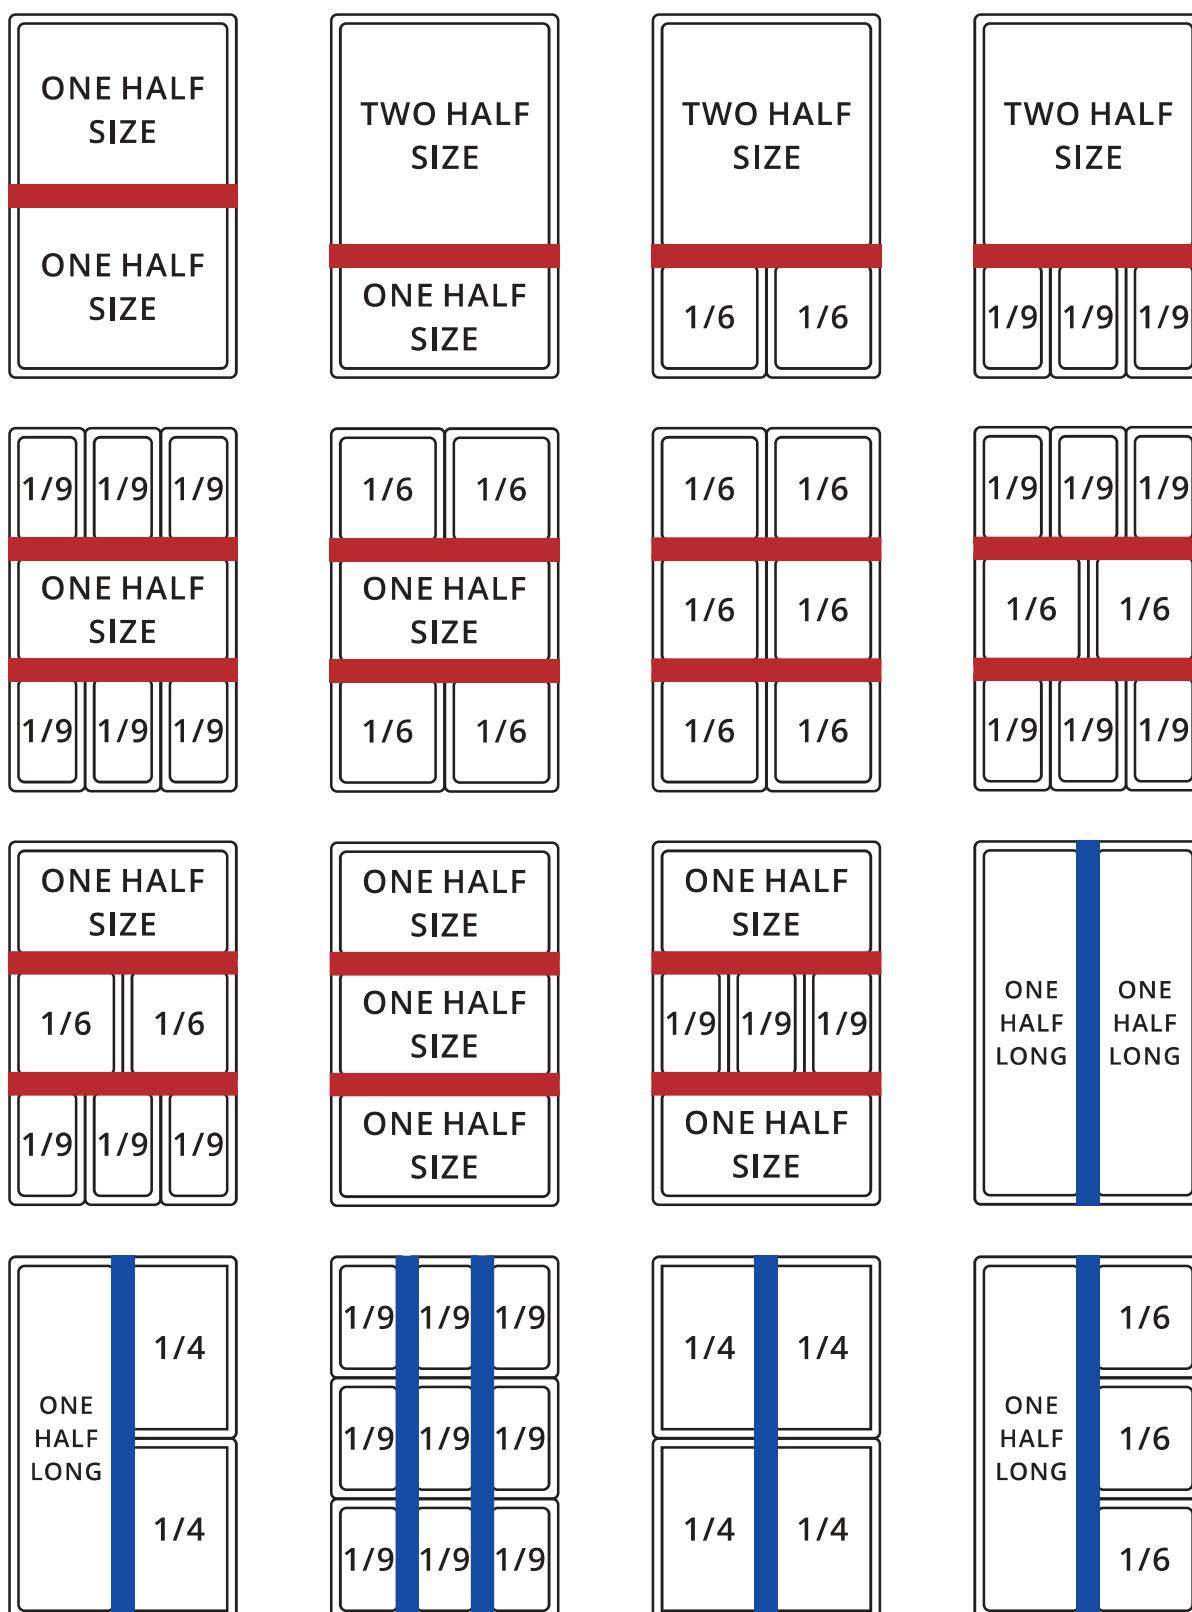

ADAPTOR BAR REFERENCE

Options of 13" / 325mm and 21" / 530mm available

21807

22807