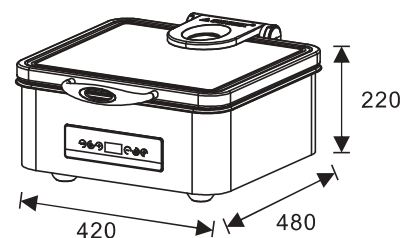

W21-23HLM0

65mm Depth
Size: 420 x 480 x 220mm
Square 2/3 size, 5.5L food pan
Open lid height: 680mm

W21-23HLM5

100mm Depth
Size: 420 x 480 x 220mm
Square 2/3 size, 9L food pan
Open lid height: 695mm