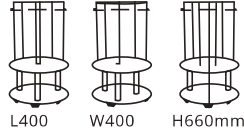

U09-1000

L400 W400 H660mm

- * Not including the cups, plates and spoons
- * Recommend cup size: 80 ~ 85 mm in diameter
- * Recommend plate size: less than 145mm in diameter
- * Recommend spoon size: 100 ~ 120 mm in length