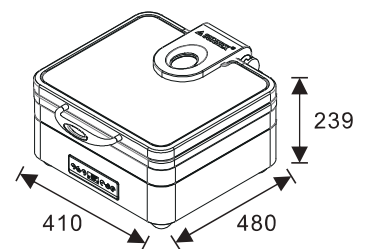

Optional Stands

Available in electrical and non-electrical versions allowing you to convert an induction chafer to an electric chafer or regular chafer.

BURANO Rectangular 1/1 Chafer

BURANO Square 2/3 Chafer

W07-2302T Induction Chafer
W07-2301B Electrical Base
Open Lid Height: 655mm