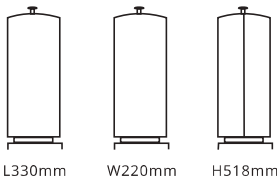

Sizzle Platter

M7111	28 x 18cm, oval
M7112	24 x 14cm, oval

Frypan

M7121	Dia.16cm
-------	----------

Sizzle Platter

M7122	14 x 14cm
M7123	12.5 x 10cm

Griddle

M7130	18 x 10cm
-------	-----------

Round Dish

M7127	Dia.13cm
-------	----------

Round Pot

M7132	Dia.11cm
-------	----------

Rectangular Dish

M7128	20 x 7cm
-------	----------

Frypan

M7134	Dia.13cm
-------	----------

DISPENSERS

Beverage Dispensers

- Size ranges from 5 litre to 11.4 litre
- Removable drip tray
- Polycarbonate or SAN container

Marbella

X23588 5ltr

Marbella

X23588X2 5ltr x 2

Simple Design