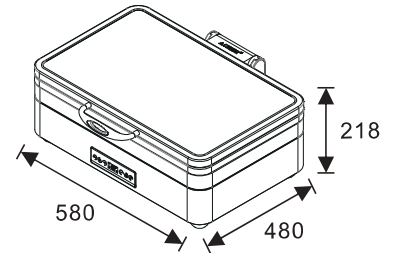

W20-1102T Induction Chafer
W07-1101B Electrical Base
Open Lid Height: 655mm