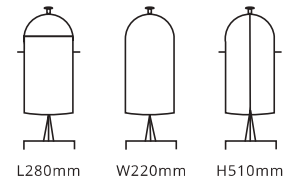

DISPENSERS

Beverage Dispensers

- Size ranges from 5 litre to 11.4 litre
- Removable drip tray
- Polycarbonate or SAN container

Marbella

X23588 5ltr

Marbella

X23588X2 5ltr x 2

Simple Design