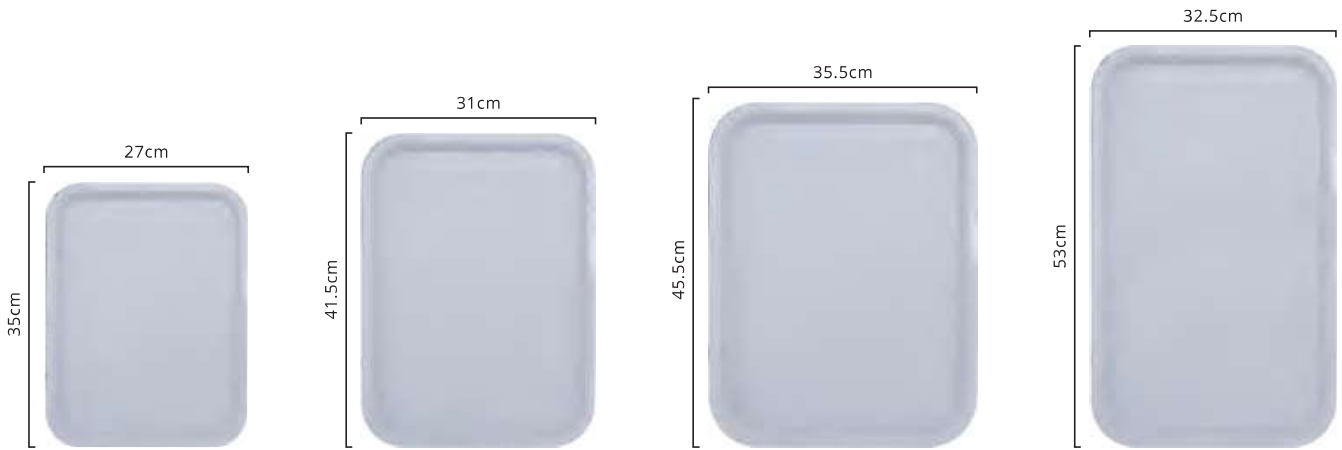

TRAYS

Fast Food Trays

- Made of Durable Polypropylene
- Textured surface to resist scratches
- Available in 4 sizes with 8 colours

- Orange (A3)
- Light Grey (G)
- Red (R)
- Ivory (V)
- Dark Blue (L)
- Black (K)
- Brown (C)
- Dark Green (J)

81140	35 x 27cm / 14 x 10.5"
81240	41.5 x 31cm / 16 x 12"
81340	45.5 x 35.5cm / 18 x 14"
81440	53 x 32.5cm / 20.6 X 12.6"

Stainless Steel Trays & Dishes

- Classic stainless steel trays and dishes provide visual appeals in food serving
- Durable and functional and economical, the serving trays and dishes are essential items for restaurants and hotels

Round Trays

52039	Dia.30.5cm / 12"
52139	Dia.35.5cm / 14"
52239	Dia.40.5cm / 16"

Oval Trays

21623	19.5cm / 8"
21723	26.5cm / 10.5"
21823	29cm / 11.5"