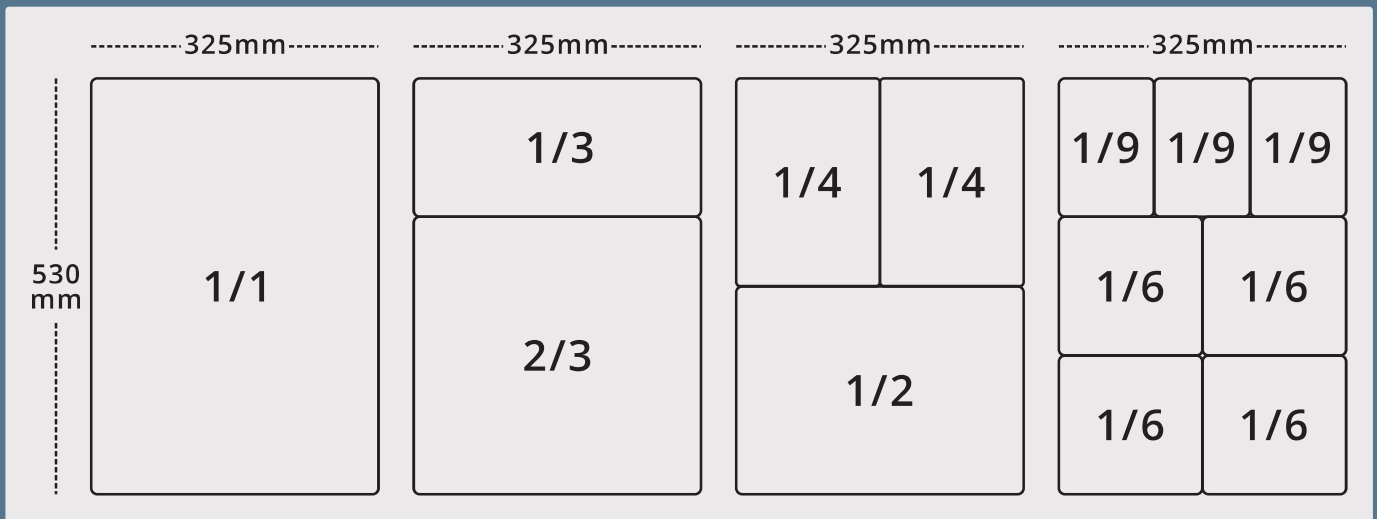

MWLN02H 220-240V, 50/60Hz, 250Wx2,
270 x (h)700mm

MWLM02H 220-240V, 50/60Hz, 250Wx2,
550 x 500 x (h)750mm

MWL500B 220-240V, 50/60Hz, 250Wx2,
78 x 52 x (h)70mm

SIZES OF GASTRONORM PANS

Gastronom (GN) originated in the 1960s, now it has become a basic kitchenware in the international catering industry. Its benchmark specification is 1/1 size with length 530mm x width 325mm, other gastronorm sizes are multiples and submultiples of this basic module size and often shown in terms of fraction. For example, size of a GN 1/2 container (325 x 265mm) is half of a GN 1/1 container.