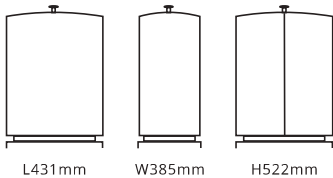

Half Moon Bay

X23888 5ltr x 2 divisions