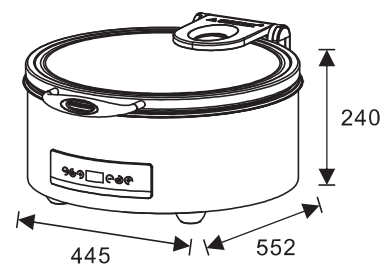

Mirror Finished Model
with Stainless Steel Glass Cover

Patented Product
EP3804583A1

SPECIFICATION

Voltage: 220 / 240VAC

Power consumption: 400-476W

Initial heating time: 15 mins

Temperature difference between inside and outside of lid: 10° - 12°

W21-23HLM0 

65mm Depth
Size: 420 x 480 x 220mm
Square 2/3 size, 5.5L food pan
Open lid height: 680mm

W21-23HLM5

100mm Depth
Size: 420 x 480 x 220mm
Square 2/3 size, 9L food pan
Open lid height: 695mm

W21-36HLM0 

Size: 445 x 552 x 240mm
Round 36cm, 6.8L food pan
Open lid height: 780mm

KASA SERIES - BUILT-IN BUFFET CHAFER -

- Advanced lid brake let lid opens and closes quietly and slowly (80000 times guarantee).
- Dry heating waterless technology. No need to use fuel can or heating plate for built-in construction.
- Electric digital temperature control system using microprocessor.
- User friendly operation with three preset temperature keeps food in good taste.