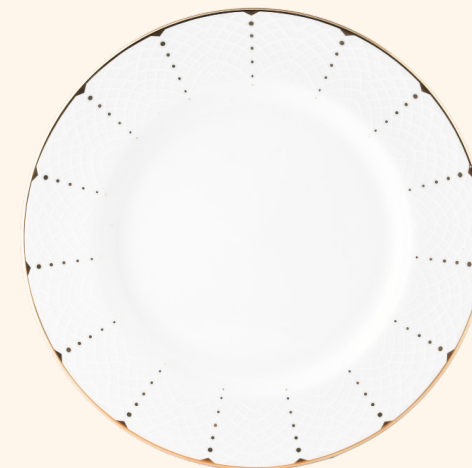

Dinner plate - 520  
Diameter - 272 mm

Salad plate - 511  
Diameter - 214 mm

The Flat Rim Shape Collection, is the perfect embodiment of modern elegance and sophistication. With its sleek and minimalistic design, this dinner set will effortlessly elevate any dining experience. The embossed pattern on the edges adds just the right amount of texture, while the delicate gold spaced-out dots provide a touch of glamour and luxury. Whether you're hosting a formal dinner party or a casual gathering with friends, this collection is sure to impress. Experience the perfect balance between style and function with the Flat Rim Shape Collection.

## OCTAVIA

Tea cup and saucer - 889 and 887  
Volume - 250 ml

BB Plate - 3912:Edge  
Diameter - 180 mm

Salad plate - 3911  
Diameter - 219 mm

Dinner plate - 3920  
Diameter - 273 mm

Introducing the masterfully designed Hexagonal Shape set – a finalist in the Innovation category of the Tableware International Awards of Excellence 2023. Crafted from premium porcelain, this range artfully combines the geometric allure of hexagons with graceful curves, creating a harmonious blend of nature and innovation. With durability in mind, the hexagonal plates offer a sustainable twist on a timeless design. Elevate your dining experience with this masterful fusion of artistry and engineering, where every piece tells a story of creativity and elegance.

## HEXOGONAL SHAPE

Tea cup - 13389  
Tea saucer - 13387  
Volume - 220 ml

Cereal Bowl - 13350  
Diameter - 155 mm

Sugar pot - 13327  
Diameter - 97 mm

Platter - 12645  
Diameter - 303 mm

Creamer - 13328  
Diameter - 98mm