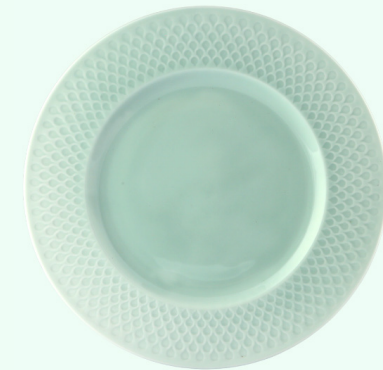

## PRIZMA

Mug - OPR88  
Volume - 480 ml

Salad Plate - OPR11  
Diameter - 214 mm

Dinner Plate - OPR20  
Diameter - 272 mm

The Glaze collection in a beautiful teal hue is adorned with a delicate water drop embossed effect, giving it a glossy finish. The set is an extensive dinner set, perfect for hosting large gatherings or formal dinners. The design is modern and sophisticated, making it a great addition to any home decor.

## WATER DROP

Mug - 12488  
Volume - 430 ml

Soup plate - 12410  
Diameter - 224 mm

BB Plate - 12412  
Diameter - 126.5 mm

Dinner plate - 12420  
Diameter - 273 mm

Cereal Bowl - 12409  
Diameter - 185 mm

Salad Bowl - 12456  
Diameter - 210 mm