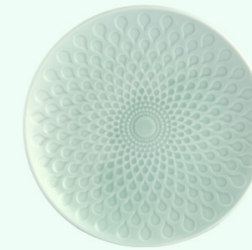

## C E D A R

Cereal Bowl - OCD50  
Diameter - 149 mm

Dinner Plate - OCD20  
Diameter - 272 mm

The Glaze Collection takes on a playful and vibrant look with its pinkish orange hue. The Scandi embossed lines create a delightful texture, elevating the design of the plate and bowl. Whether you're enjoying a cozy breakfast or hosting a chic dinner party, this set is sure to brighten up any dining experience.

## PRIZMA

Mug - OPR88  
Volume - 480 ml

Salad Plate - OPR11  
Diameter - 214 mm

Dinner Plate - OPR20  
Diameter - 272 mm

The Glaze collection in a beautiful teal hue is adorned with a delicate water drop embossed effect, giving it a glossy finish. The set is an extensive dinner set, perfect for hosting large gatherings or formal dinners. The design is modern and sophisticated, making it a great addition to any home decor.

## WATER DROP

Mug - 12488  
Volume - 430 ml

Soup plate - 12410  
Diameter - 224 mm

BB Plate - 12412  
Diameter - 126.5 mm

Dinner plate - 12420  
Diameter - 273 mm

Cereal Bowl - 12409  
Diameter - 185 mm

Salad Bowl - 12456  
Diameter - 210 mm