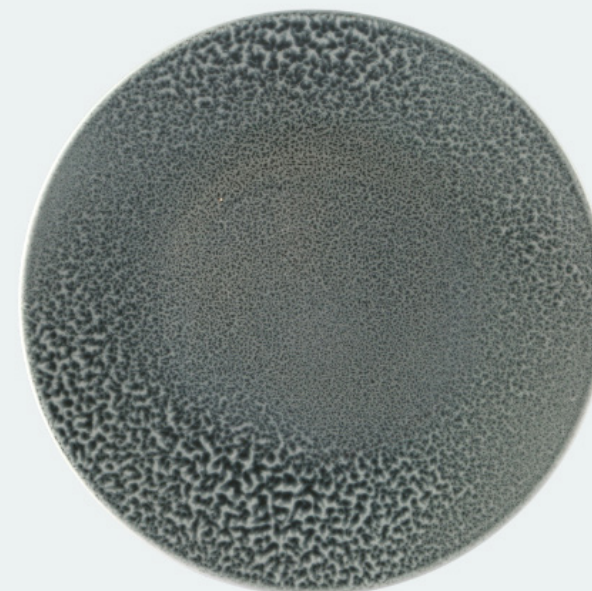

Dinner Plate - 4720
Diameter - 265 mm