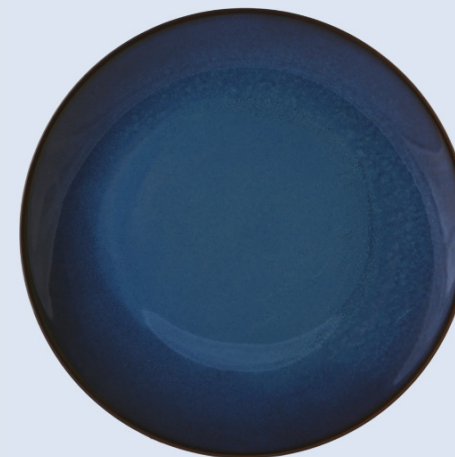

## RUSTIC BLUE

Mug - 588  
Diameter - 390mm

Cereal bowl - 4707  
Diameter - 183 mm

Salad Plate - 4711  
Diameter - 204 mm

Cereal Bowl - 4708  
Diameter - 215 mm

Dinner Plate - 4720  
Diameter - 265 mm

The Glaze collection is the epitome of elegance and style. This beautiful dinner set features a stunning teal hue with a gorgeous glossy finish that catches the light in the most beautiful way. The embossed scandi lines add an extra touch of charm and sophistication to the set, making it perfect for any occasion. With a plate, a mug, and a bowl, this set is ideal for serving up your favorite meals in style.