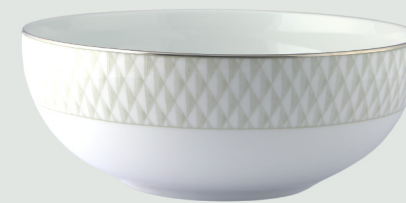

Salad Bowl - 3609
Diameter - 237 mm